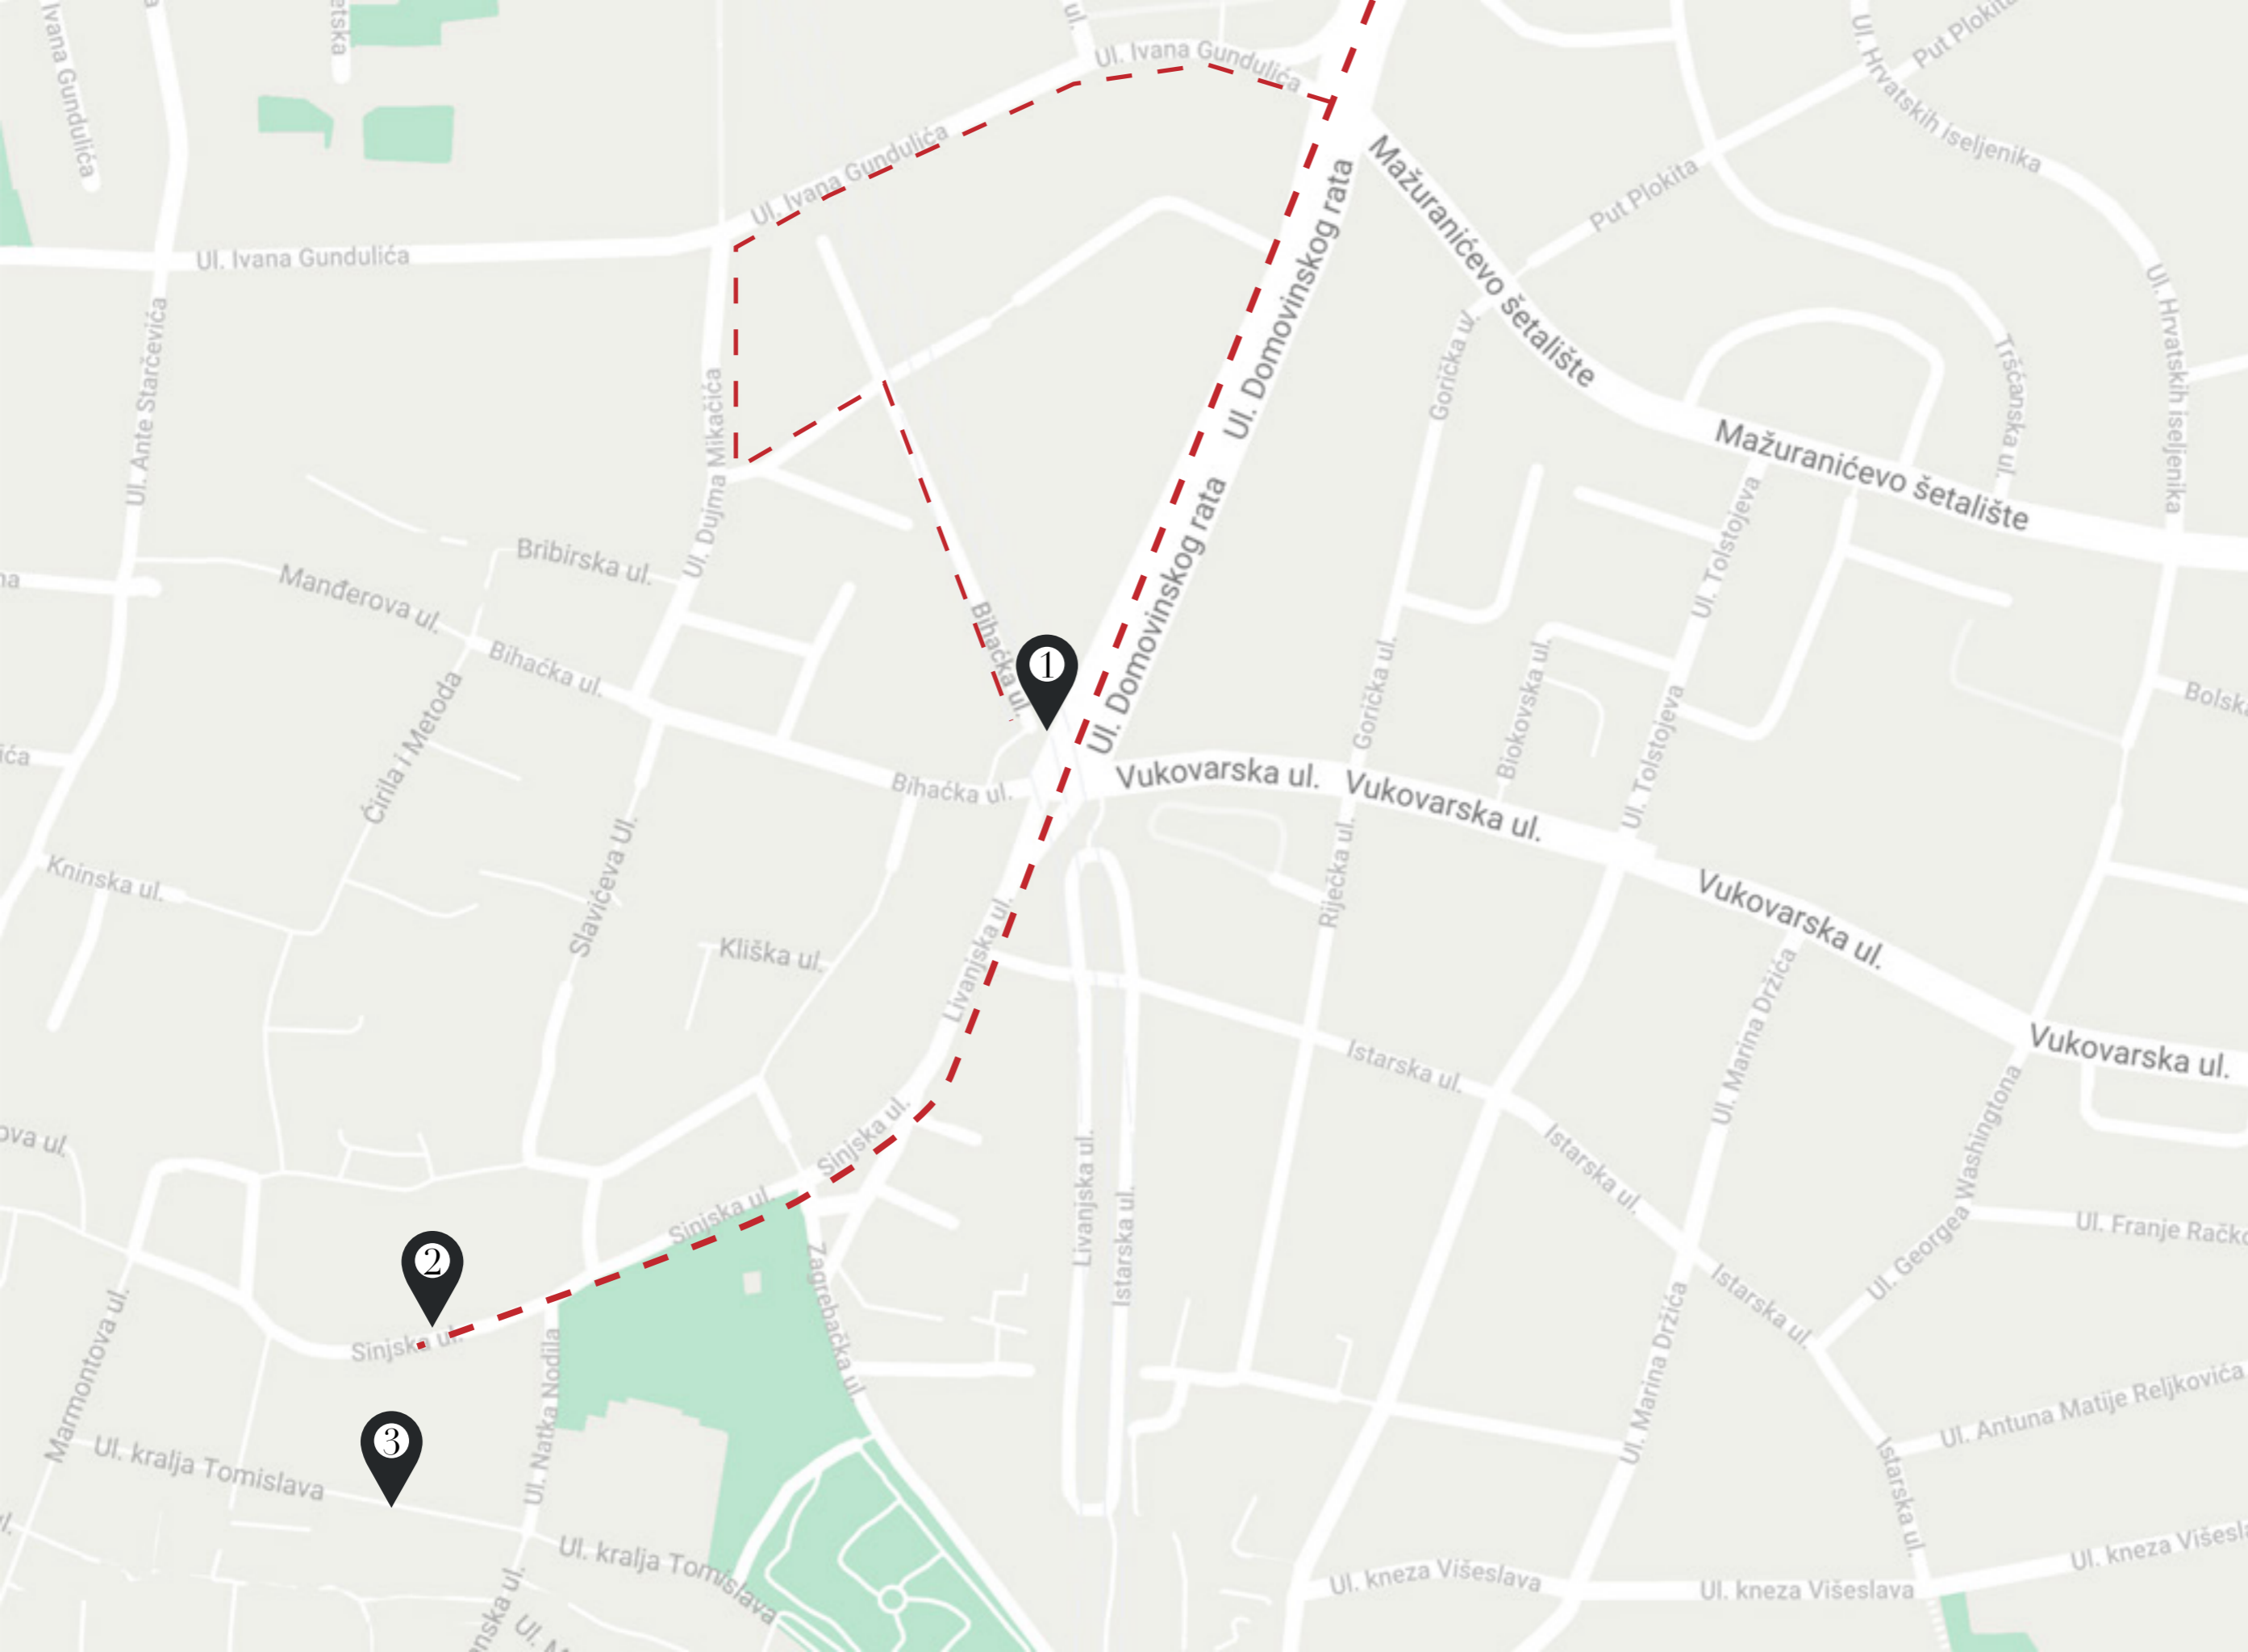

KARTA & UPUTE

MAP & DIRECTIONS

1 PARKING U GARAŽI /
GARAGE PARKING
Bihacka ulica 2
43°30'45.7"N • 16°26'29.3"E

2 PARKING ISPRED HOTELA /
ON-SITE PARKING
Sinjska ulica 6
43°30'37.4"N • 16°26'21.8"E

3 ULAZ / HOTEL ENTRANCE
Ulica kralja Tomislava 9
43°30'35.6"N • 16°26'20.5"E